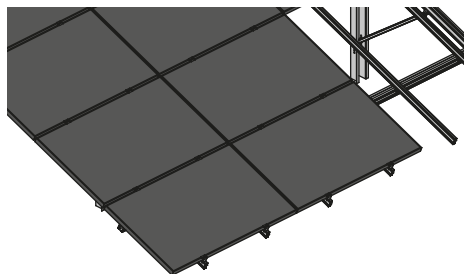

Foundation Type

Rammed System

Cast-in System

Panel configuration

Landscape

Parts List

1  MSP-SP1-RPC	2  M12x25	3  MSP-SP1-EXR	4  MSP-SP1-TC	5  MSP-SP1-SC 1.24m
6  MSP-SP1-FRK-H	7  M12x100	8  M12	9  MSP-SP-LS 0.5m	10  MSP-SP-LC
11  MSP-SP1-WFL	12  MSP-SP-EC-H	13  MSP-SP-MC-H GRND	14  S-MD03S 5,5x26	15  MSP-SP-CS
16  MSP-SP-WC	17  M12x110	18  MSP-SP1-CJ		