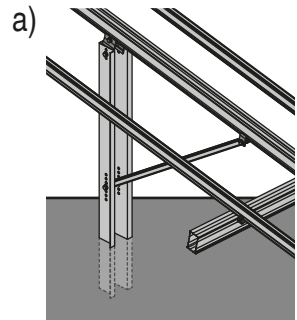

Foundation Type

Rammed System

Cast-in System

Panel configuration

Landscape

Parts List

1  MSP-SP1-RPC	2  M12x25	3  MSP-SP1-EXR	4  MSP-SP1-TC	5  MSP-SP1-SC 1.24m
6  MSP-SP1-FRK-H	7  M12x100	8  M12	9  MSP-SP-LS 0.5m	10  MSP-SP-LC
11  MSP-SP1-WFL	12  MSP-SP-EC-H	13  MSP-SP-MC-H GRND	14  S-MD03S 5,5x26	15  MSP-SP-CS
16  MSP-SP-WC	17  M12x110	18  MSP-SP1-CJ		