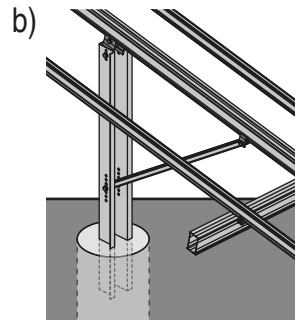

Foundation Type

Rammed System

Cast-in System

Panel configuration

Landscape

Parts List

1  MSP-SP1-RPC	2  M12x25	3  MSP-SP1-EXR	4  MSP-SP1-TC	5  MSP-SP1-SC 1.24m
6  MSP-SP1-FRK-H	7  M12x100	8  M12	9  MSP-SP-LS 0.5m	10  MSP-SP-LC
11  MSP-SP1-WFL	12  MSP-SP-EC-H	13  MSP-SP-MC-H GRND	14  S-MD03S 5,5x26	15  MSP-SP-CS
16  MSP-SP-WC	17  M12x110	18  MSP-SP1-CJ		