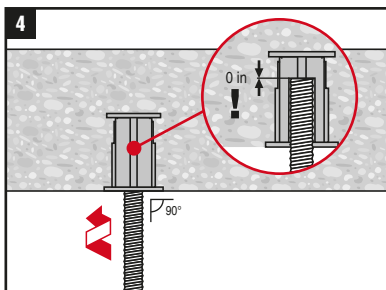

## 100 Kwik Cast KCS-WF 3/4" # 2155998

Info | Shop

qr.hilti.com/2155998

LOT NUMBER:  $\Gamma$

Made in China

Hilti is registered trademark of Hilti Corporation, Schaan, LI

2156494-05.2017

Anchor Internal Diameter	Plastic Housing Color	minimum slab thickness (h <sub>min</sub> )
1/4"	green	2 1/2"
3/8"	red	2 1/2"
1/2"	orange	2 1/2"
5/8"	yellow	3 3/4"
3/4"	black	3 3/4"