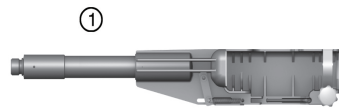

Overview of the product

- A Pole tool (2.13 m)
- B Pole tool (1.55 m)
- ① Tool holder
- ② Tubular section (0.91 m)
- ③ Tubular section (0.35 m)
- ④ Grip section (0.48 m)

Before operation, observe the instructions regarding protective equipment.