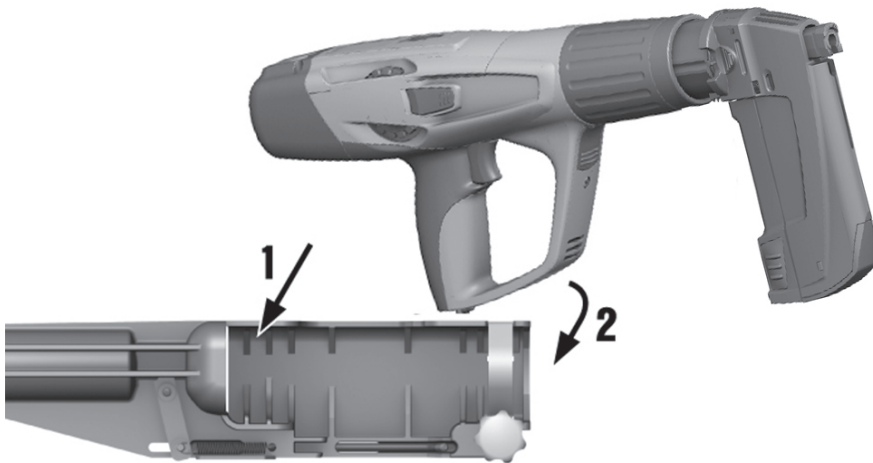

Hilti warrants that the tool supplied is free of faults in material and workmanship. This warranty is valid so long as the tool is operated and handled correctly, cleaned and serviced in accordance with the **Hilti** operating instructions and the technical system is maintained. This means that only genuine **Hilti** consumables, components and spare parts may be used in the tool.

This warranty provides the free-of-charge repair or replacement of defective parts only over the entire lifespan of the product. Parts requiring repair or replacement as a result of normal wear and tear are not covered by this warranty.

Additional claims are excluded, unless stringent national regulations prohibit such exclusion. In particular, **Hilti** accepts no liability for direct, indirect, incidental or consequential damages, losses or expenses in connection with, or by reason of, the use of, or inability to use the product for any purpose. Implied warranties of merchantability or fitness for a particular purpose are specifically excluded.

For repair or replacement, send the tool or appliance or related parts immediately upon discovery of the fault to the address of the **Hilti** marketing organization responsible.

This constitutes **Hilti**'s entire obligation with regard to warranty and supersedes all prior or contemporaneous comments and oral or written agreements concerning warranties.

Fitting the tool

Fit the tool.