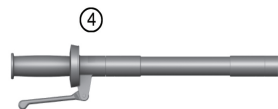

Overview of the product

- A Pole tool (2.13 m)
- B Pole tool (1.55 m)
- ① Tool holder
- ② Tubular section (0.91 m)
- ③ Tubular section (0.35 m)
- ④ Grip section (0.48 m)

Before operation, observe the instructions regarding protective equipment.