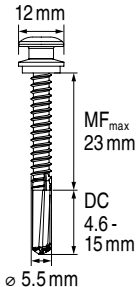

S-MD35PSS 5,5x52

2229847

Rostfrei/Inox/Stainless A4

2247899-03.2020