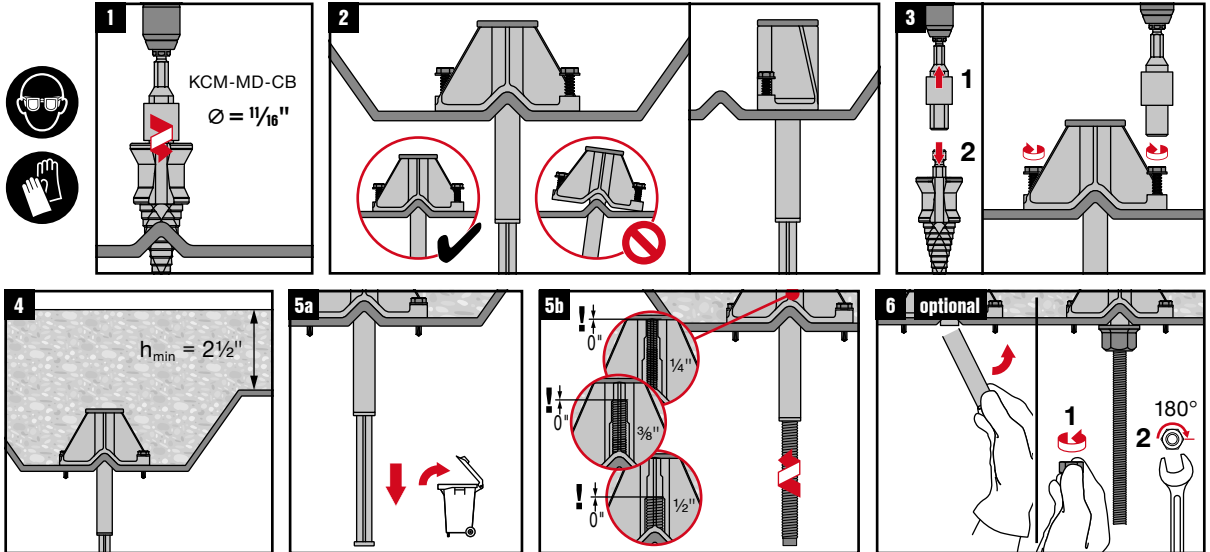

KCM-MD Short Plate $\frac{1}{4}'' + \frac{3}{8}'' + \frac{1}{2}''$

2379230-01.2025

75 KWIK CAST
KCM-MD S $\frac{1}{4}'' + \frac{3}{8}'' + \frac{1}{2}''$
BLK-ORG
#2378177

Info | Shop

Batch Tracking
Information

Made in Taiwan
Hilti = trademark of Hilti Corp., Schaun, LI

UL/FM Listing does not cover the $\frac{1}{4}$ -inch rod size

* Turn threaded rod until bottomed out to ensure full thread engagement