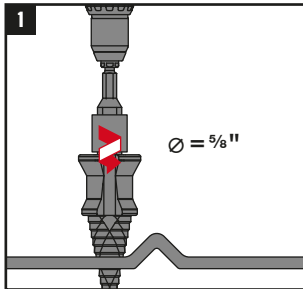

KCM-MD Long Plate 1/4" + 3/8" + 1/2"

2371062-10.2022

20 Kwik Cast KCM-MD LONG PLATE 1/4" + 3/8" + 1/2" BLK-BLU #2363082

Info | Shop

qr.hilti.com/2267027

Made in Taiwan
Hilti = trademark of
Hilti Corp., Schaun, LI

LOT NUMBER:

7 613024 615360

UL/FM Listing does not cover the 1/4 inch rod size

* Turn threaded rod until bottomed out to ensure full thread engagement