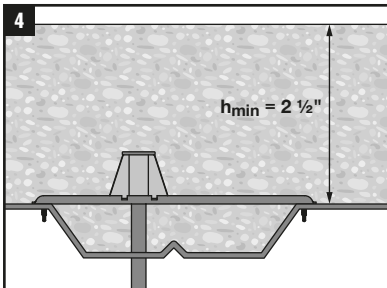

KCM-MD Long Plate 1/4" + 3/8" + 1/2"

2371062-10.2022

20 Kwik Cast KCM-MD LONG PLATE 1/4" + 3/8" + 1/2" BLK-BLU #2363082

Info | Shop

qr.hilti.com/2267027

Made in Taiwan
Hilti = trademark of
Hilti Corp., Schaun, LI

LOT NUMBER:

7 613024 615360

UL/FM Listing does not cover the 1/4 inch rod size

* Turn threaded rod until bottomed out to ensure full thread engagement