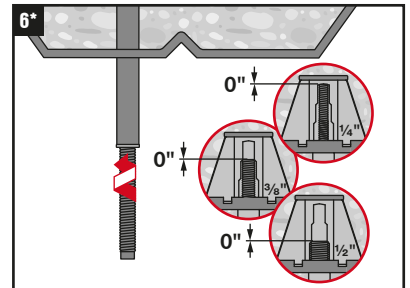

KCM-MD Long Plate 1/4" + 3/8" + 1/2"

2371062-10.2022

20 Kwik Cast KCM-MD LONG PLATE 1/4" + 3/8" + 1/2" BLK-BLU #2363082

Info | Shop

qr.hilti.com/2267027

Made in Taiwan
Hilti = trademark of
Hilti Corp., Schaun, LI

LOT NUMBER:

7 613024 615360

UL/FM Listing does not cover the 1/4 inch rod size

* Turn threaded rod until bottomed out to ensure full thread engagement